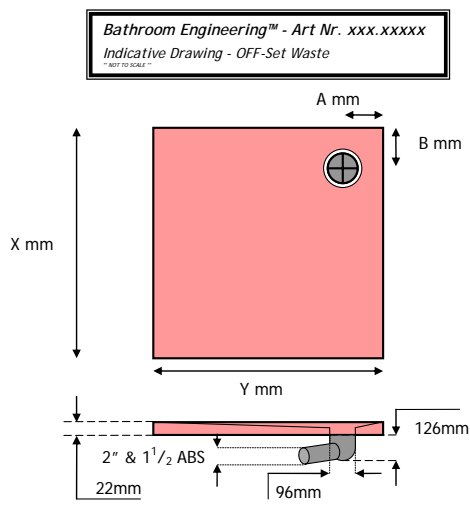

**CONTENTS**

Supplied in 3x Packages (product Dependant)

- : Shower Base
- : Installation Instructions
- : Waste & Trap – Horizontal
- : Stainless Steel Grating
- : AquaeSEAL UNO Waterproofing Kit

Range	Size	ART No.
iBase 22 Uno	800 x 800, OFF-SET Outlet, Horiz Waste, Install Kit	099.00120
iBase 22 Uno	900 x 900 OFF-SET Outlet, Horiz +Vert Waste, Install Kit	099.00121
iBase 22 Uno	1000 x 1000 OFF-SET Outlet, Horiz +Vert Waste, Install Kit	099.00122
iBase 22 Uno	1200 x 1200 OFF-SET I Outlet, Horiz +Vert Waste, Install Kit	099.00123
iBase 22 Uno	1300 x 800 OFF-SET Outlet, Horiz +Vert Waste, Install Kit	099.00124
iBase 22 Uno	1400 x 900 OFF-SET Outlet, Horiz +Vert Waste, Install Kit	099.00125
iBase 22 Uno	1500 x 800 OFF-SET Outlet, Horiz +Vert Waste, Install Kit	099.00126
iBase 22 Uno	1700 x 1700 OFF-SET Outlet, Horiz Waste, Install Kit	099.00127
iBase 22 Uno	1850 x 900 OFF-SET Outlet, Horiz Waste, Install Kit	099.00128
iBase 22 Uno	1700 x 750 OFF-SET Outlet, Horiz Waste, Install Kit	099.00129
iBase 22 Uno	1700 x 850 OFF-SET Outlet, Horiz Waste, Install Kit	099.00130

Image / Drawing – See Individual Products

X	x	Y	A	B
800	x	800	175mm	175mm
900	x	900	175mm	175mm
1000	x	1000	320mm	320mm
1200	x	1200	320mm	600mm
1300	x	800	320mm	650mm
1400	x	900	320mm	700mm
1500	x	800	320mm	650mm
1700	x	1700	320mm	600mm
1850	x	900	320mm	925mm
1700	x	750	tbc	
1700	x	850	tbc	